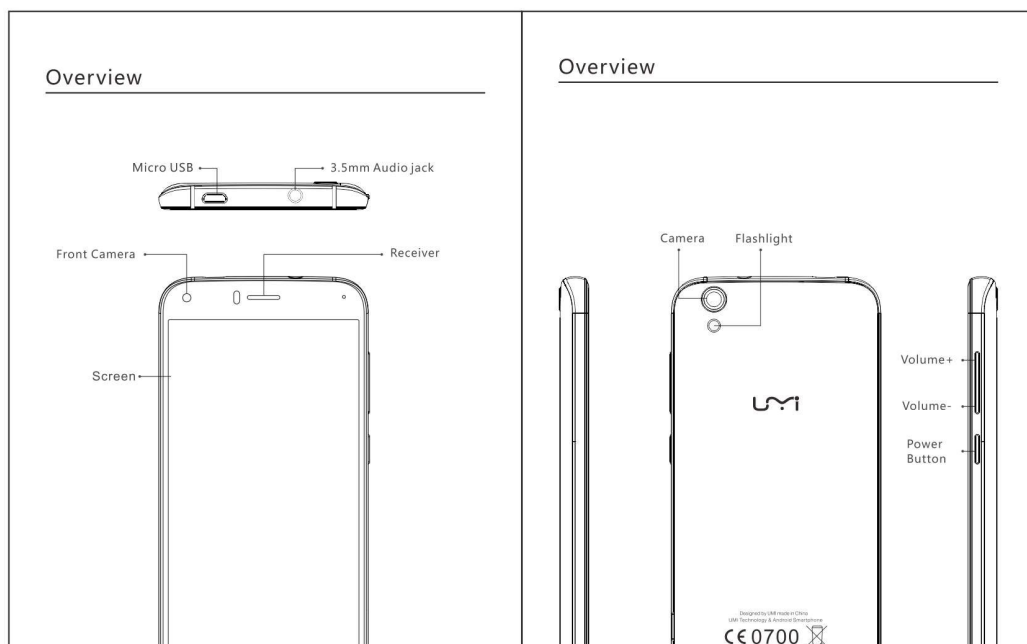

CANNES Pro 说明书(白色铜版纸150克,)