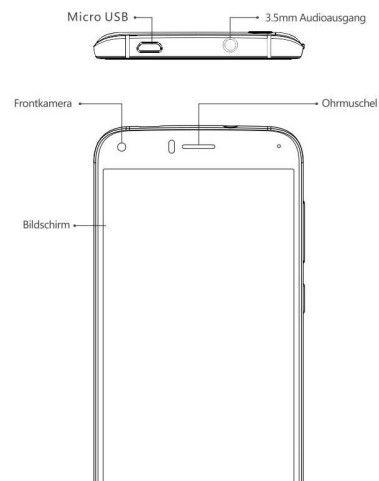

Other Features

Übersicht