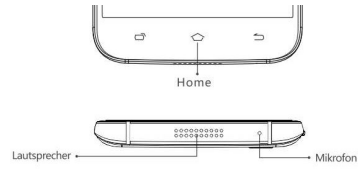

Video File Format 3GP/MPEG4
Audio File Format MP3/WAV/AMR/AWB
Card Extend Support TF card up to 32GB
Language Support Multi-language
Sensor G-Sensor, P-Sensor, L-Sensor, Hall switch

In the box
UMI CANNES Phone x1
USB cable x1
Charger x1
User Menu x1

5

6