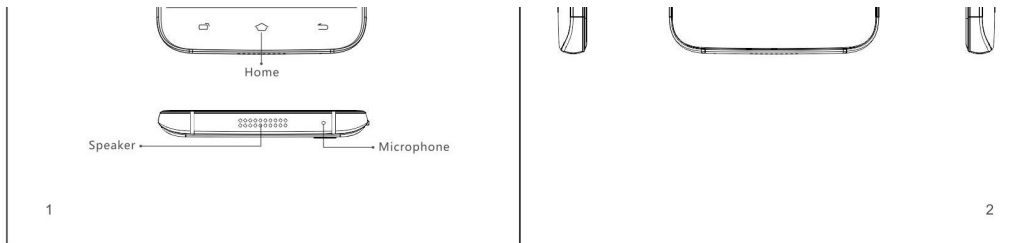

CANNES Pro 说明书(白色铜版纸150克,)

1

2

Accessories

Power Adapter

Cable

OR

Power Adapter