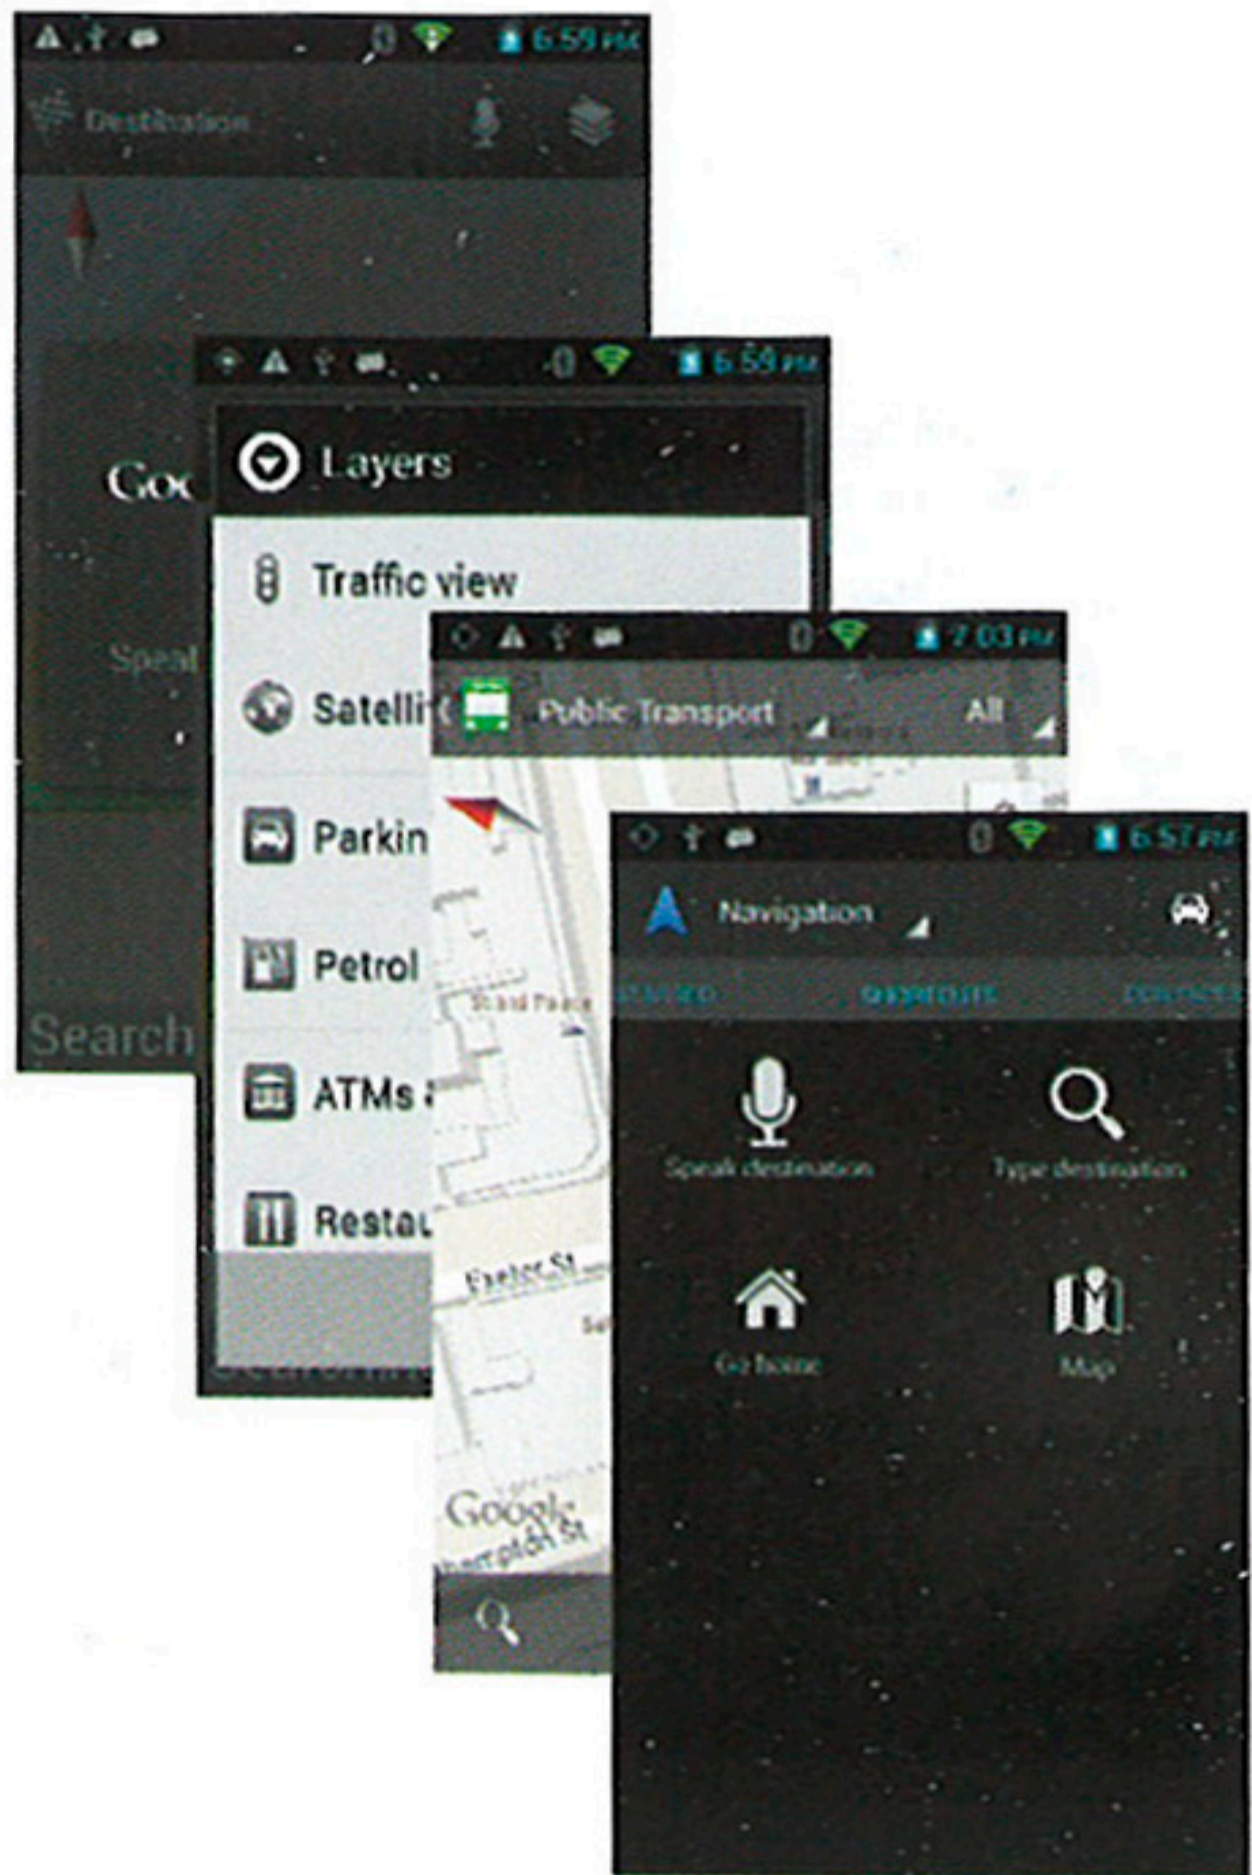

GPS

TITANS built-in the GPS chips, you can install all the GPS software if it support Android 4.2 OS is OK, even no the SIM card and 3G net, you also can let the GPS run, Take the TITANS go for a travel.