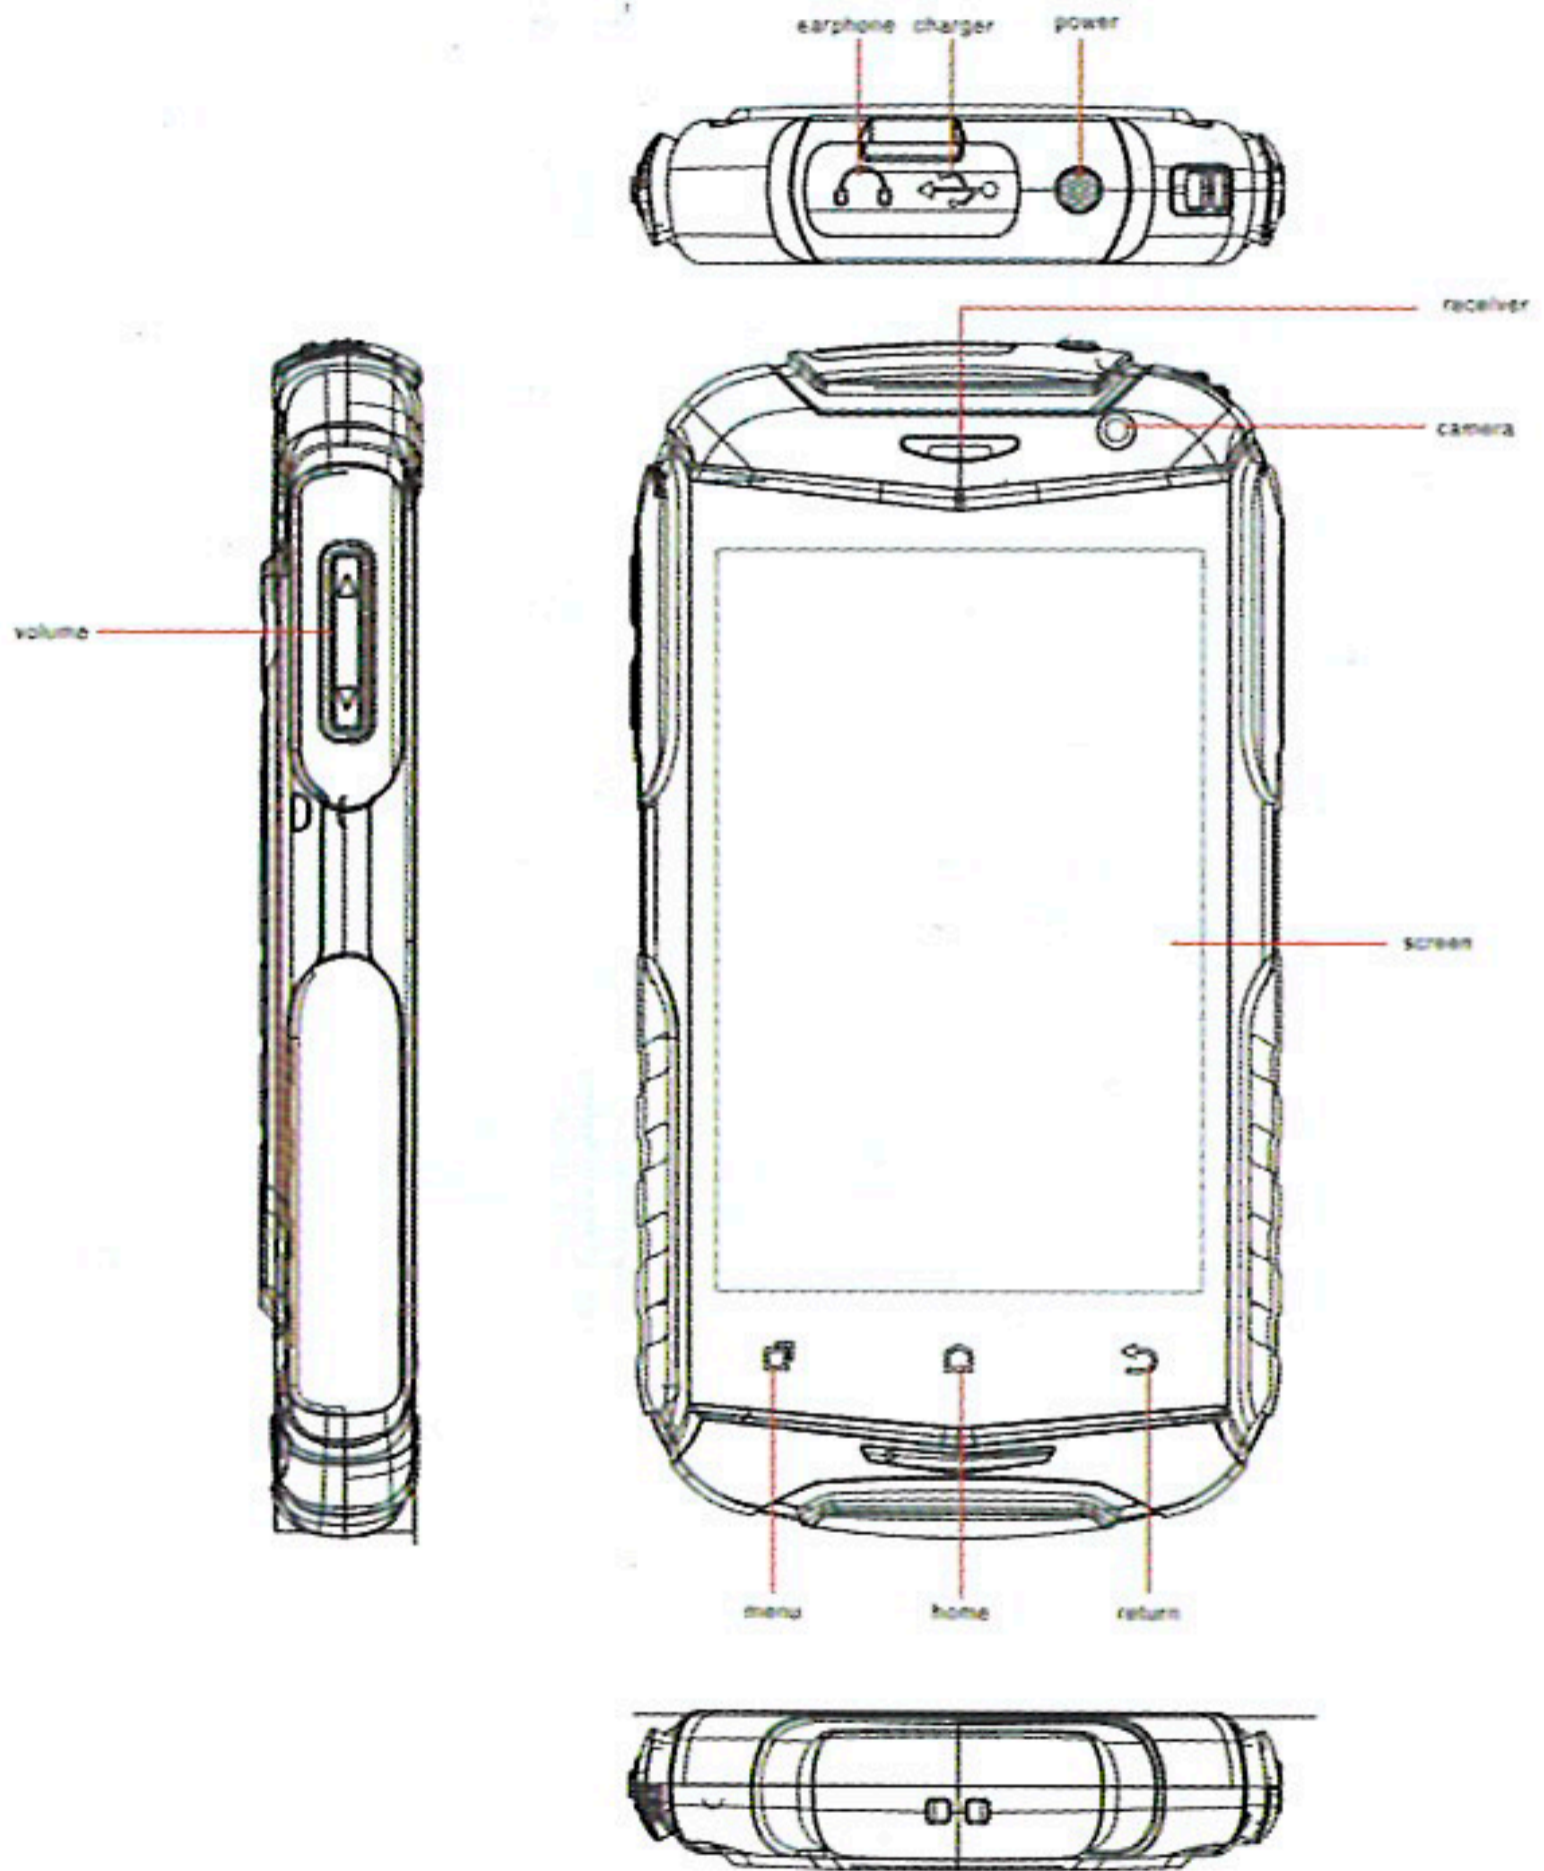

Component Designator