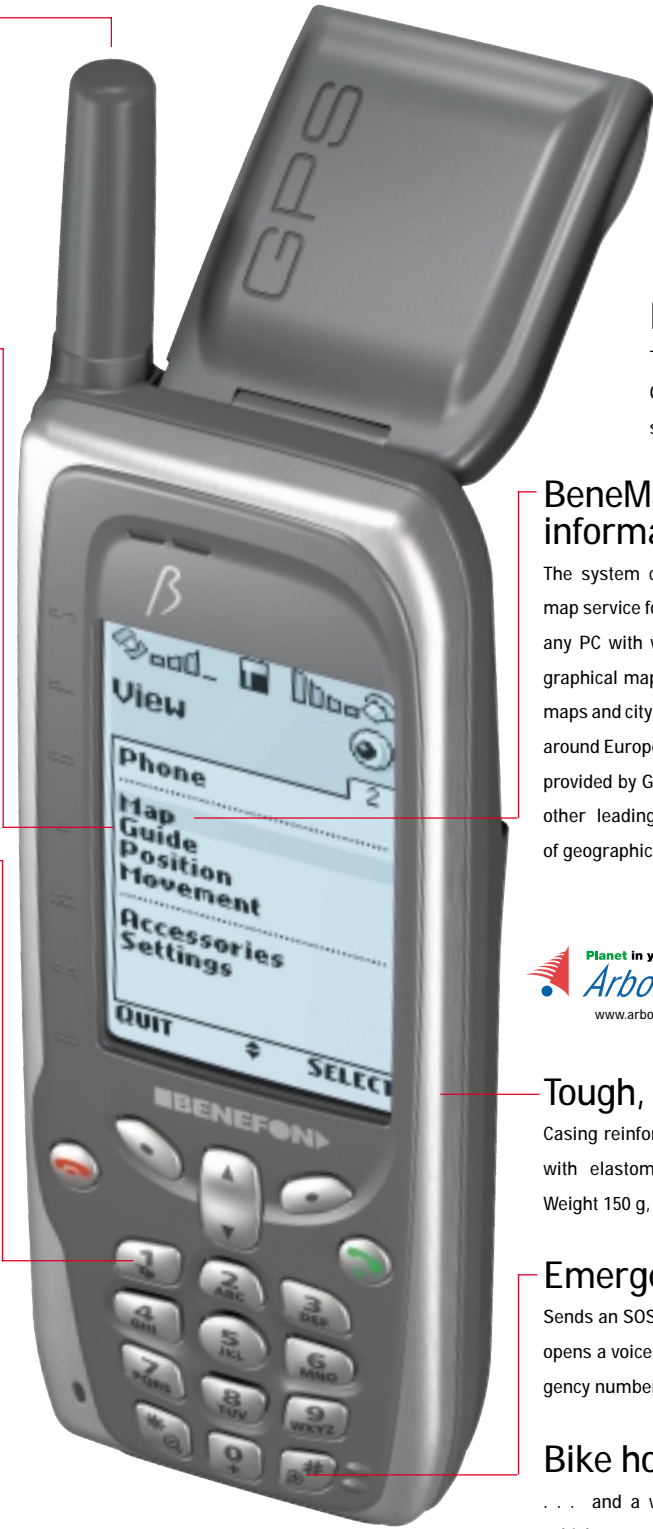

Positioning

Twelve-channel high-performance GPS receiver. Coordinates, time and satellite status.

BeneMaps geographic information system

The system connects to the Arbonaut® mobile map service for easy downloading of maps, using any PC with web browser. Touring maps, topographical maps, nautical maps and city maps from around Europe. Maps are provided by Geodata and other leading suppliers of geographical data.

Tough, yet small

Casing reinforced with stainless steel, protected with elastomere. Water and shock resistant. Weight 150 g, length 129 mm, thickness 23 mm.

Emergency button

Sends an SOS message with your location, and opens a voice connection to a predefined emergency number.

Bike holder

... and a wide range of other personal and vehicle accessories.