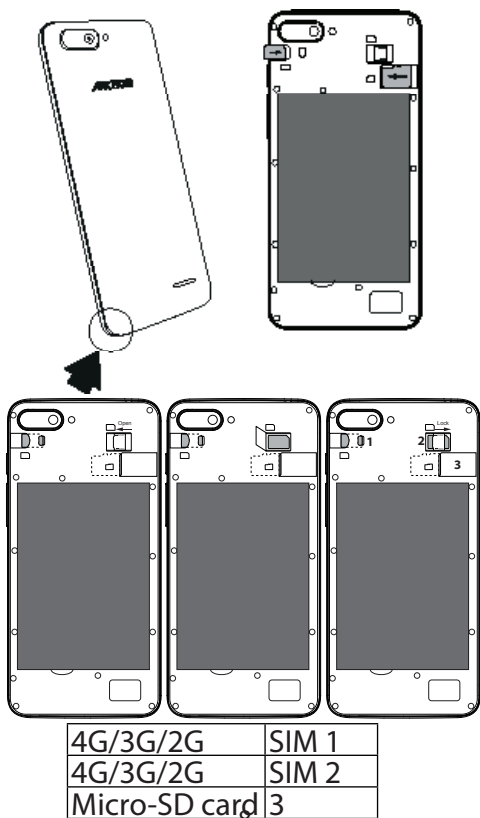

This is a translation of the original
version

Warranty, Legal and Safety booklet:
[www.archos.com/support/warranty.
html](http://www.archos.com/support/warranty.html)

Describing your device

EN

Front camera Receiver Light sensor

Micro USB port Headphone jack

Camera Flash
On/Off
Volume

Loudspeaker

EN

Getting started

When inserting your SIM card or micro-SD card, make sure to follow the illustration, otherwise you may damage the slot or the card.