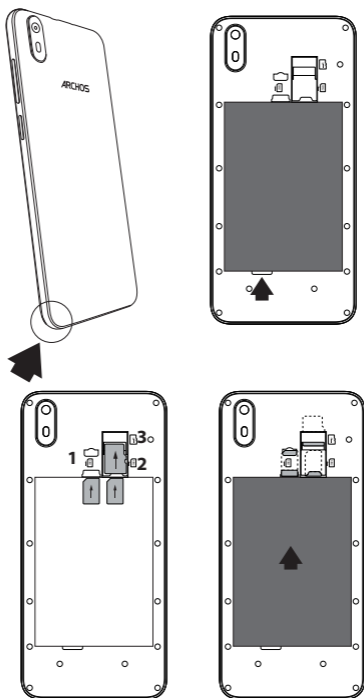

RU

Сборка

При установке SIM-карты или карты micro-SD следует точно сверять свои действия с изображением, в противном случае можно повредить гнездо или карту.

4G/3G/2G	SIM 1
4G/3G/2G	SIM 2
Micro-SD card	3